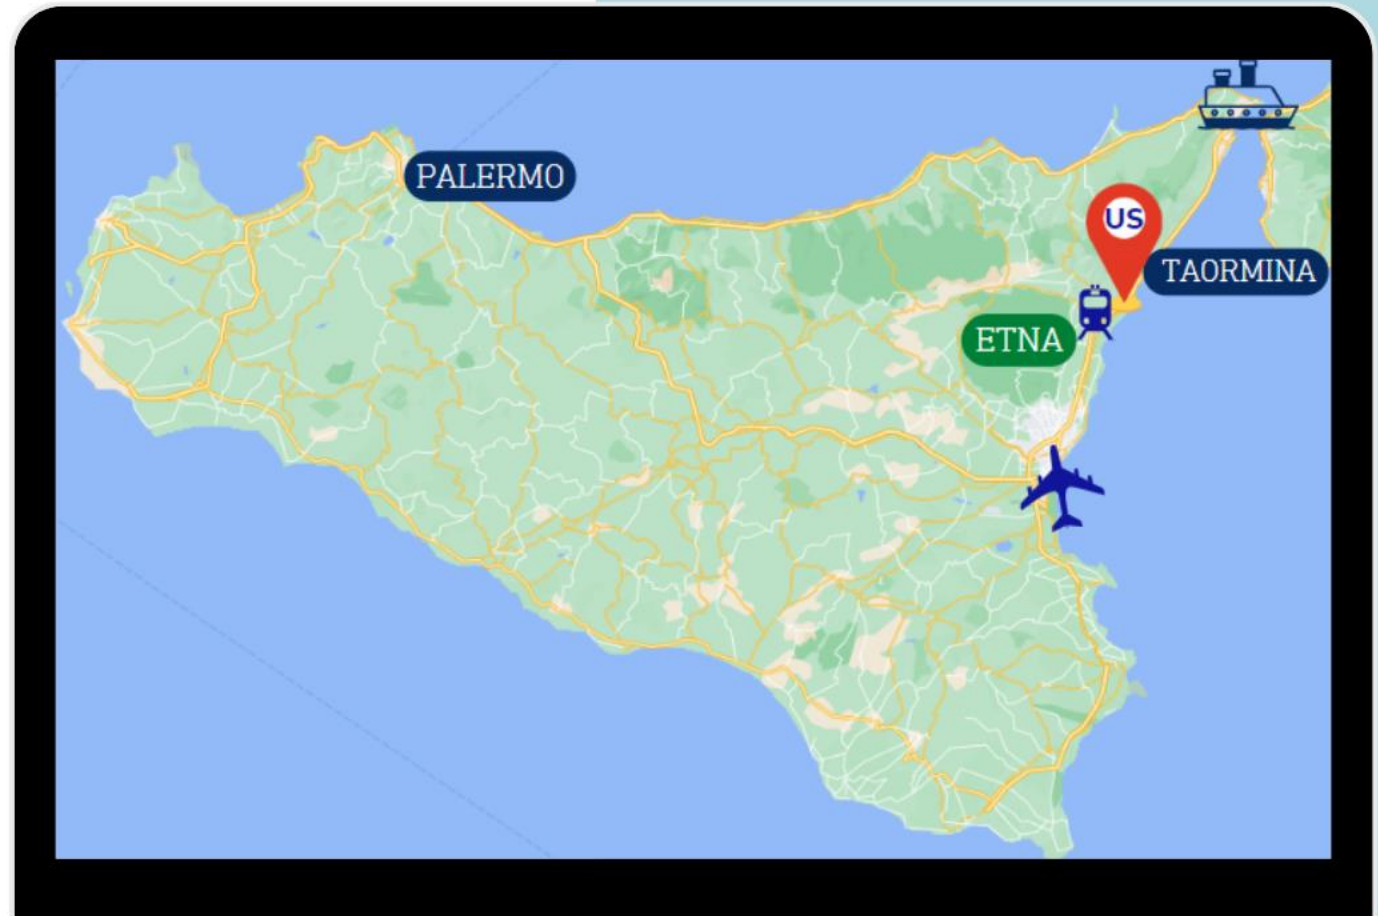

Where are we? Dove siamo?

10 KM TAORMINA

4 KM TRAIN STATION GIARDINI NAXOS

60 KM AIRPORT CATANIA - FONTANA ROSSA

55 KM MESSINA FERRY BOARDING

47 KM ETNA VULCANO

276 KM PALERMO